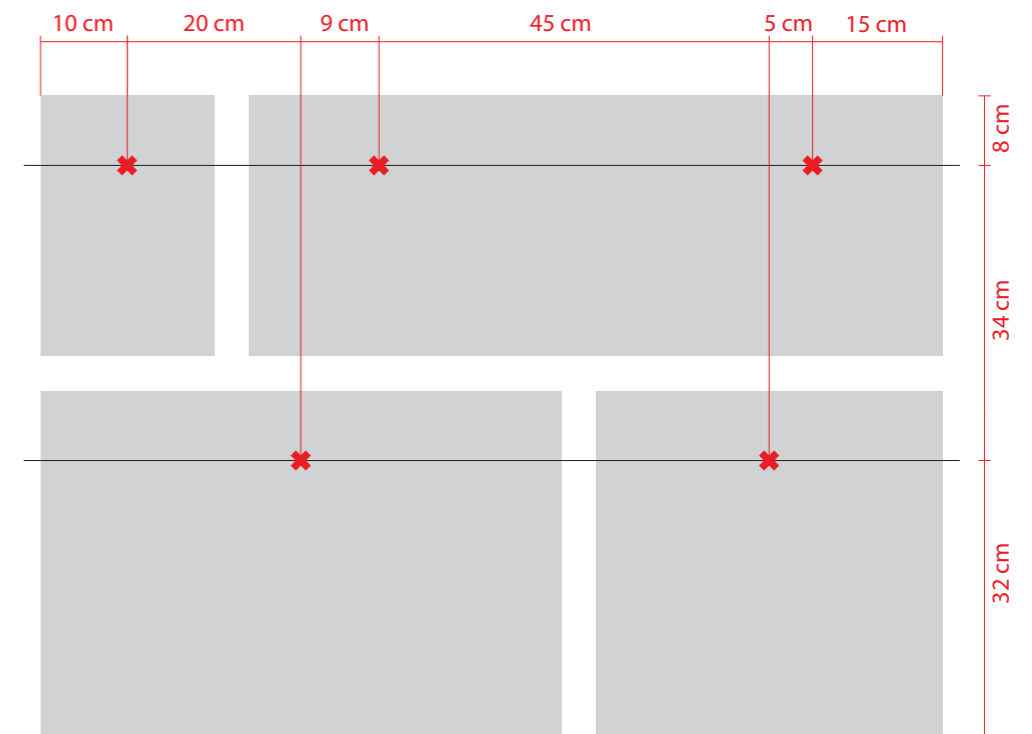

Legend Forex

✘ Drill-hole

■ Canvas

— Height line drill-holes

—|—| Measurements

⋯ Work from center

Square (84 x 84 cm)

Triptych (98 x 80 cm)

Mix (104 x 74 cm)

Cloud (128 x 113 cm)

Wave (156 x 60 cm)