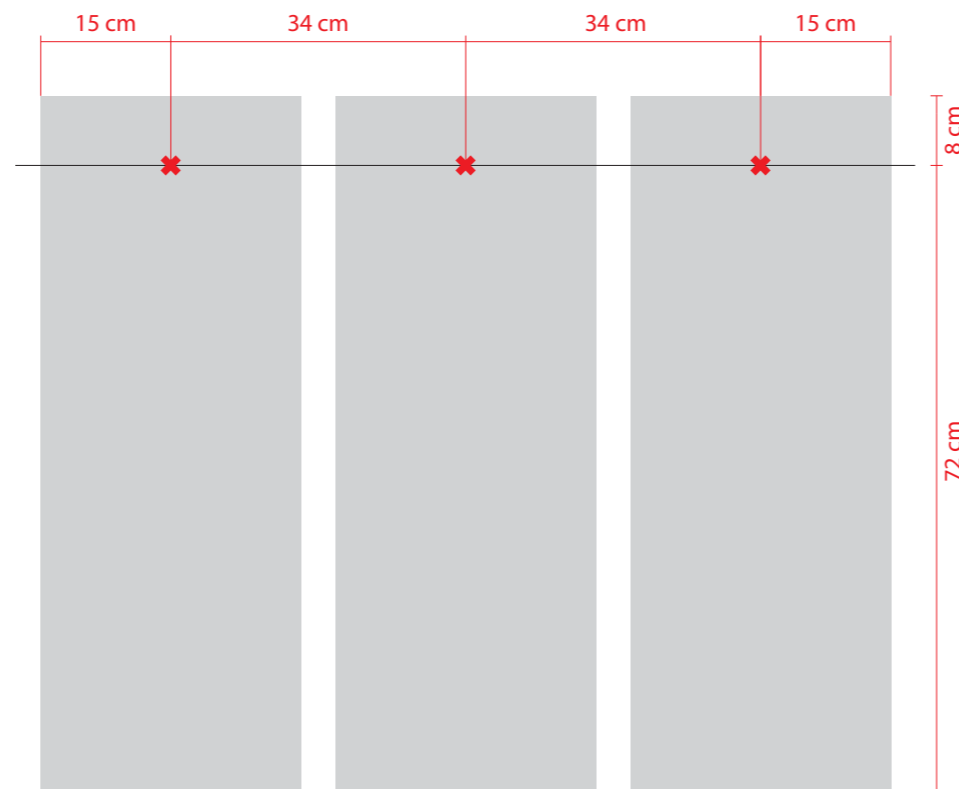

Legend Forex

✘ Drill-hole

■ Canvas

— Height line drill-holes

—|—| Measurements

⋯ Work from center

Square (84 x 84 cm)

Triptych (98 x 80 cm)

Mix (104 x 74 cm)

Cloud (128 x 113 cm)

Wave (156 x 60 cm)