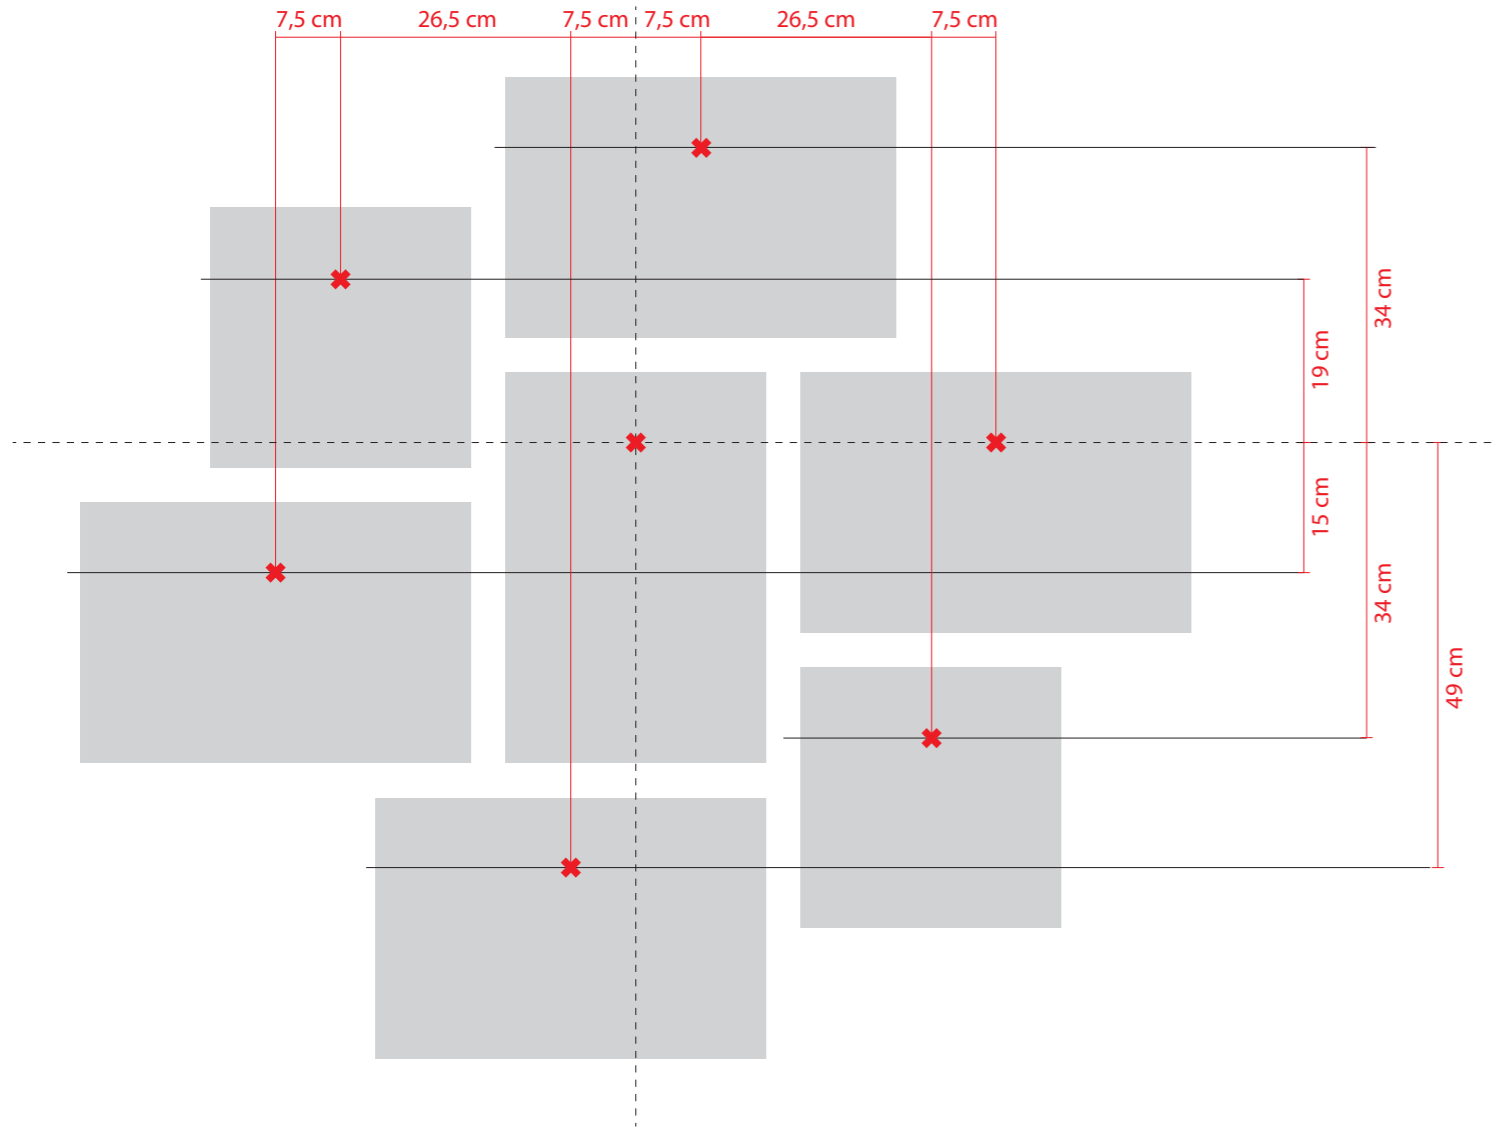

Legend Forex

✘ Drill-hole

■ Canvas

— Height line drill-holes

—|—| Measurements

⋯ Work from center

Square (84 x 84 cm)

Triptych (98 x 80 cm)

Mix (104 x 74 cm)

Cloud (128 x 113 cm)

Wave (156 x 60 cm)