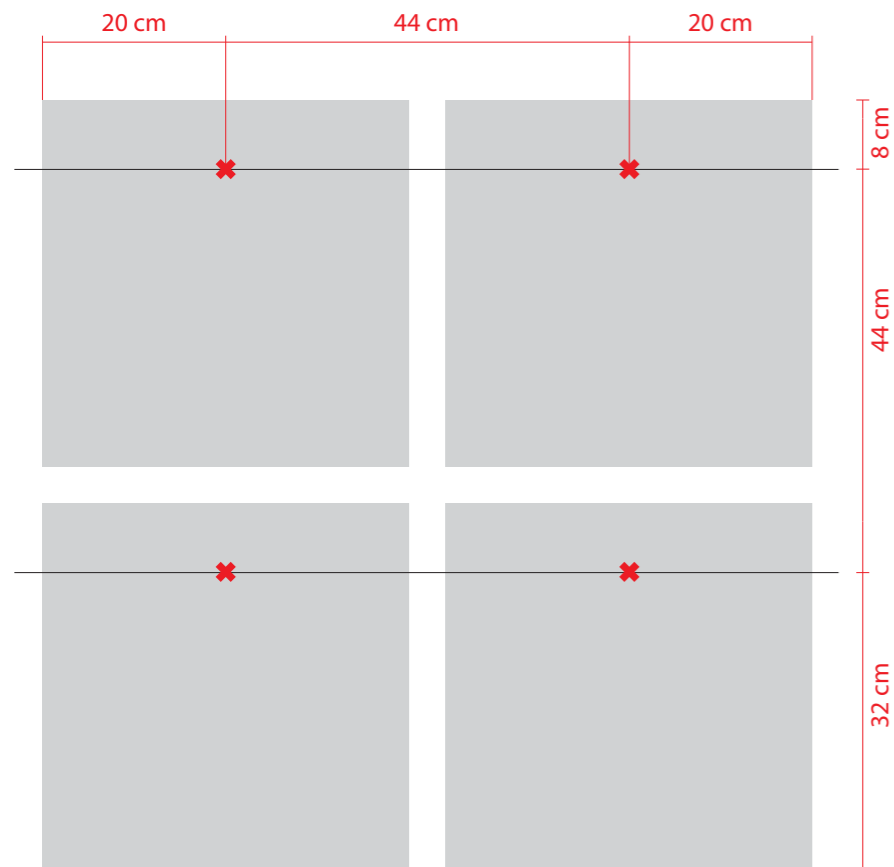

Legend Forex

✘ Drill-hole

■ Canvas

— Height line drill-holes

—|—| Measurements

⋯ Work from center

Square (84 x 84 cm)

Triptych (98 x 80 cm)

Mix (104 x 74 cm)

Cloud (128 x 113 cm)

Wave (156 x 60 cm)